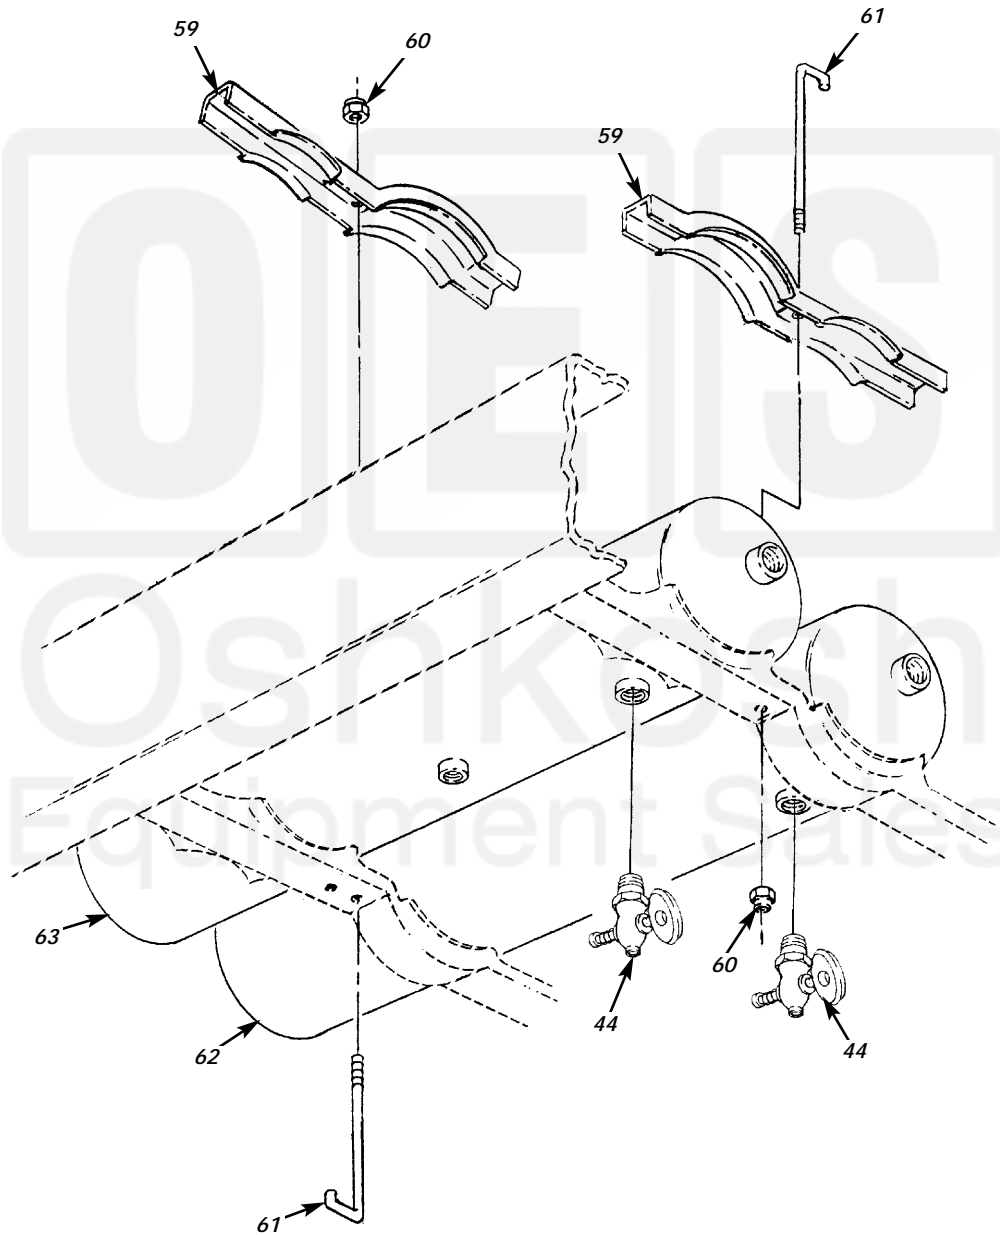

Figure 113. Air Reservoir and Related Lines (Sheet 2 of 2).

(1) ITEM NO	(2) SMR CODE	(3) NSN	(4) CAGEC	(5) PART NUMBER	(6) DESCRIPTION AND USABLE ON CODES(UC)	(7) QTY
TM9-2320-386-24P						
0114 00						
GROUP 1208 AIR BRAKE SYSTEM						
FIG. 113 AIR RESERVIOR AND RELATED LINES						
1	MOOZZ		19207	CPR104420-2-54	HOSE, NONMETALLIC MAKE FROM HOSE, NONMETALLIC P/N CPR104420-2, NSN 4720-01-014-4915, 54 INCHES LONG.....	1
2	PAOZZ	5340009546014	96906	MS21333-121	CLAMP, LOOP.....	1
3	PAOZZ	4730004697797	81343	6-6-6 130424B	TEE, PIPE.....	2
4	PAOZZ	4730012741825	81343	6-6 100202BA	ELBOW, PIPE TO TUBE.....	5
5	PAOZZ	4730010485260	81343	6 100115B	SLEEVE, COMPRESSION,.....	6
6	PAOZZ	4730010487873	81343	6 100110B	NUT, TUBE COUPLING.....	6
7	PAOZZ	4730010957717	81343	8-6 100202BA	ELBOW, PIPE TO TUBE.....	4
8	PAOZZ	4730010491559	81343	8 100115B	SLEEVE, COMPRESSION,.....	10
9	PAOZZ	4730010487874	81343	8 100110B	NUT, TUBE COUPLING.....	10
10	MOOZZ		19207	CPR104420-2-16	HOSE, NONMETALLIC MAKE FROM HOSE, NONMETALLIC, P/N CPR104420-2, NSN 4720-01-014-4915, 16 INCHES LONG.....	1
11	MOOZZ		19207	CPR104420-3-121	HOSE, NONMETALLIC MAKE FROM HOSE, NONMETALLIC P/N CPR104420-3, NSN 4720-01-003-6706, 121 INCHES LONG....	1
12	MOOZZ		19207	CPR104420-2-AR	HOSE, NONMETALLIC MAKE FROM HOSE, NONMETALLIC, P/N CPR104420-2, NSN 4720-01-014-4915, LENGTH TO SUIT.....	1
13	PAOZZ	5975009846582	96906	MS3367-1-0	STRAP, TIEDOWN, ELECT.....	1
14	PAOZZ	5340000572906	96906	MS21333-73	CLAMP, LOOP.....	4
15	PAOZZ	5305014339248	24617	9414295	SCREW, MACHINE.....	4
16	MOOZZ		19207	CPR104420-2-121	HOSE, NONMETALLIC MAKE FROM HOSE, NONMETALLIC, P/N CPR104420-2, NSN 4720-01-014-4915, 121 INCHES LONG....	1
17	PAOZZ	4730014122679	19207	12448738-2	TEE, TUBE TO BOSS.....	1
18	PAOZZ	4730013714370	81343	10 100110B	NUT, TUBE COUPLING.....	1
19	PAOZZ	4730004268180	72233	116074	SLEEVE, COMPRESSION,.....	1
20	PAOZZ	4730004030877	81343	10-8 120103BA	ADAPTER, STRAIGHT, PI.....	1
21	PAOZZ	4730011967479	81343	10-8 100102BA	ADAPTER, STRAIGHT, PI.....	1
22	PAOZZ	3120014555047	81343	10 100115B	BEARING, SLEEVE.....	2
23	PAOZZ	4730013714370	81343	10 100110B	NUT, TUBE COUPLING.....	1
24	MOOZZ		19207	CPR104420-4-27	HOSE, NONMETALLIC MAKE FROM HOSE, NONMETALLIC, P/N CPR104420-4, NSN 4720-01-009-9058, 27 INCHES LONG, LWB. UOC: ESP, ESQ, ESR, ESS	1
24	MOOZZ		19207	CPR104420-4-63	HOSE, NONMETALLIC MAKE FROM HOSE, NONMETALLIC, P/N CPR104420-4, NSN 4720-01-009-9058, 63 INCHES LONG, SWB. UOC: EST, ESU	1
25	PAOZZ	4730011024123	81343	10-8 100202BA	ELBOW, PIPE TO TUBE.....	1
26	PAOZZ	4730001257979	81343	6-6-6 130425B	TEE, PIPE.....	2
27	PAOZZ	4730008784199	81343	6-4 130137B	REDUCER, PIPE.....	2
28	PAOZZ	2530014085662	19207	12450226	VALVE, SAFETY RELIEF.....	1
29	PAOZZ	4730002777331	81343	6-6-6 130438B	TEE, PIPE.....	1
30	MOOZZ		19207	CPR104420-2-AR	HOSE, NONMETALLIC MAKE FROM HOSE, NONMETALLIC, P/N CPR104420-2, NSN	1