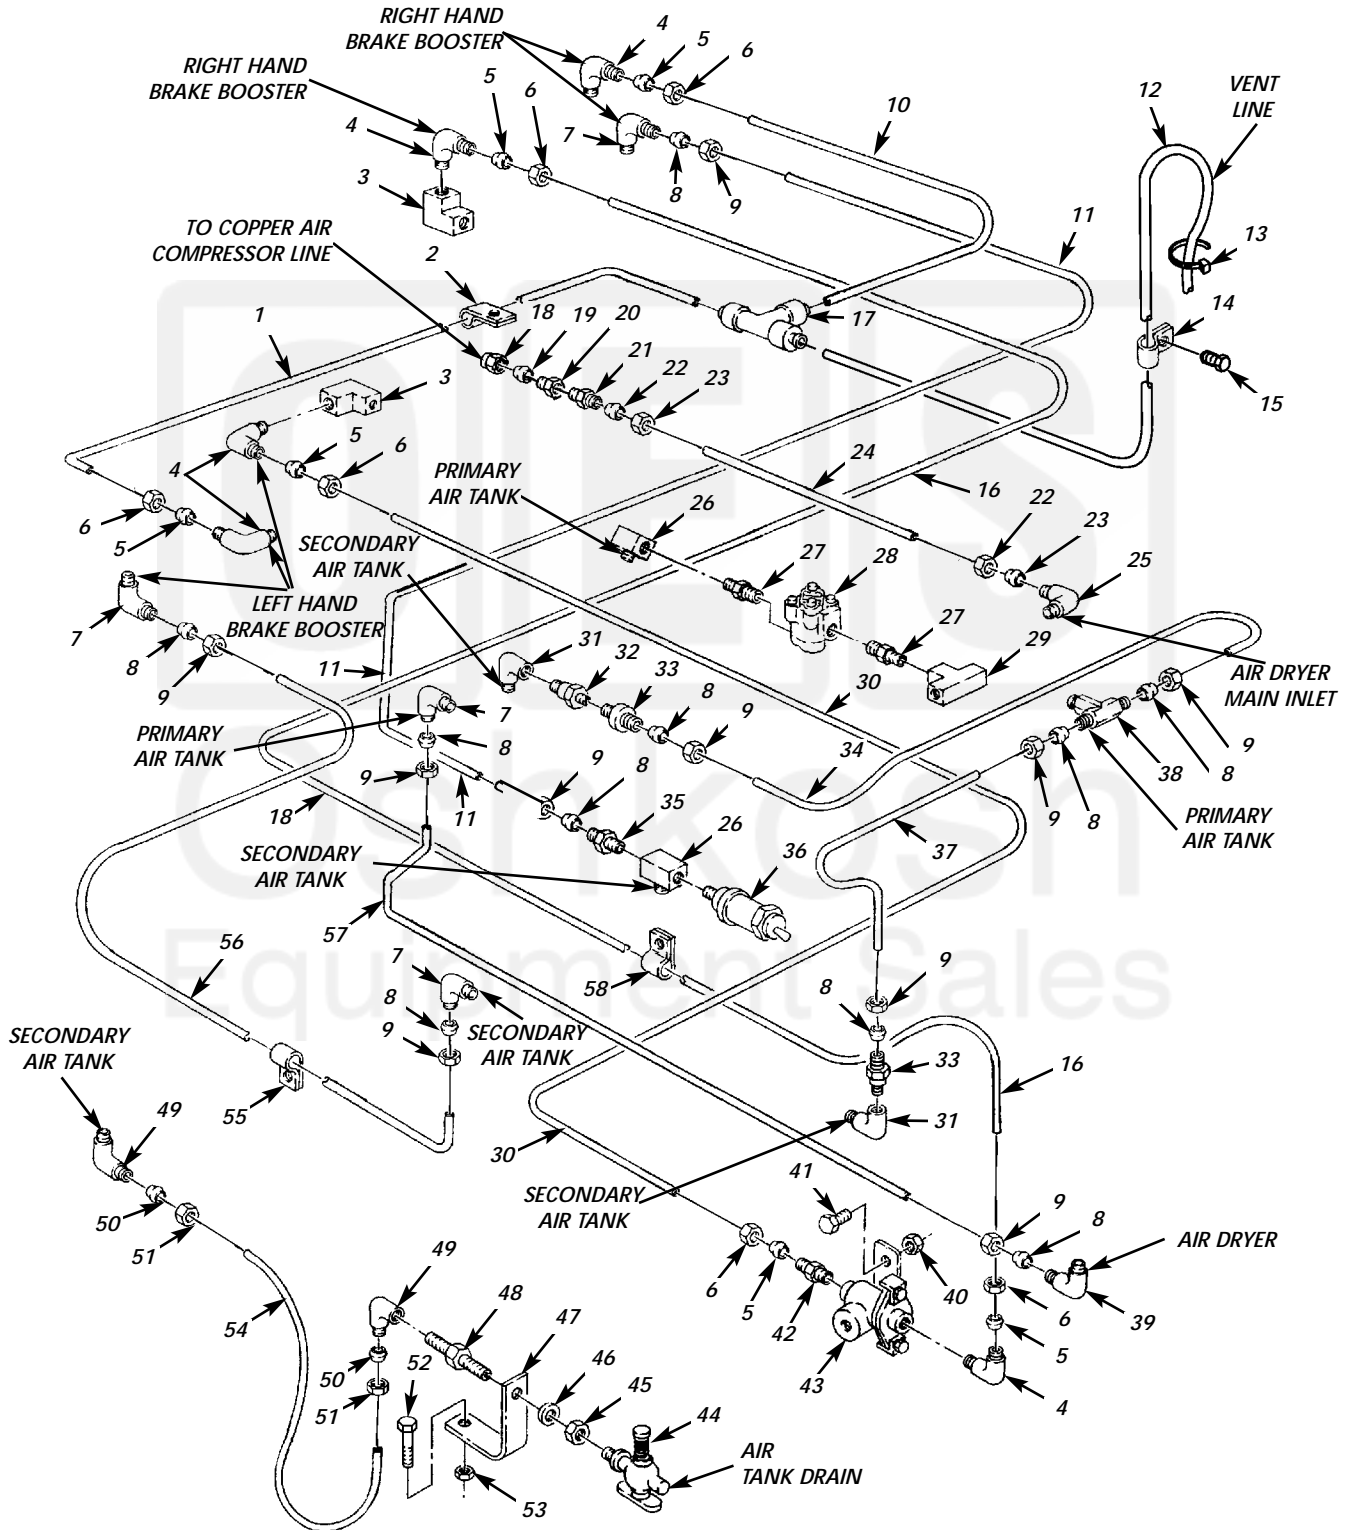

UNIT, DIRECT SUPPORT, AND GENERAL SUPPORT MAINTENANCE
REPAIR PARTS AND SPECIAL TOOLS LIST

EXTENDED SERVICE PROGRAM (ESP)

TRUCK, CARGO, 2-1/2-TON, 6X6, M44A3 SERIES TRUCKS (DIESEL)

M35A3, W/O WINCH (NSN 2320-01-383-2047); W/WINCH (NSN 2320-01-383-3850);
M35A3C, W/O WINCH (NSN 2320-01-383-2050); W/WINCH (NSN 2320-01-383-2049);
M36A3, W/O WINCH (NSN 2320-01-383-2048); W/WINCH (NSN 2320-01-383-2046).

Figure 113. Air Reservoir and Related Lines (Sheet 1 of 2).

UNIT, DIRECT SUPPORT, AND GENERAL SUPPORT MAINTENANCE
REPAIR PARTS AND SPECIAL TOOLS LIST

EXTENDED SERVICE PROGRAM (ESP)

TRUCK, CARGO, 2-1/2-TON, 6X6, M44A3 SERIES TRUCKS (DIESEL)

M35A3, W/O WINCH (NSN 2320-01-383-2047); W/WINCH (NSN 2320-01-383-3850);
M35A3C, W/O WINCH (NSN 2320-01-383-2050); W/WINCH (NSN 2320-01-383-2049);
M36A3, W/O WINCH (NSN 2320-01-383-2048); W/WINCH (NSN 2320-01-383-2046).

Current part is item (32) on diagram. Available at www.oshkoshequipment.com

(1) ITEM NO	(2) SMR CODE	(3) NSN	(4) CAGEC	(5) PART NUMBER	(6) DESCRIPTION AND USABLE ON CODES(UC)	(7) QTY
				TM9-2320-386-24P		0114 00
					NONMETALLIC,P/N CPR104420-3,NSN 4720-01-003-6706,65 INCHES LONG.....	
58	PAOZZ	5340002221653	19207	7415752	CLAMP,LOOP.....	1
59	PFOZZ	5340012055317	19207	11609567	STRAP,RETAINING.....	2
60	PAOZZ	5310009591488	81349	M45913/2-6FG5C	NUT,SELF-LOCKING,HE.....	2
61	PAOZZ	5306012044684	19207	11609568	BOLT,HOOK.....	2
62	PAOZZ	2530007539241	19207	7539241	TANK,PRESSURE PRIMARY.....	1
63	PAOZZ		19207	12357053	TANK,PRESSURE SECONDARY.....	1